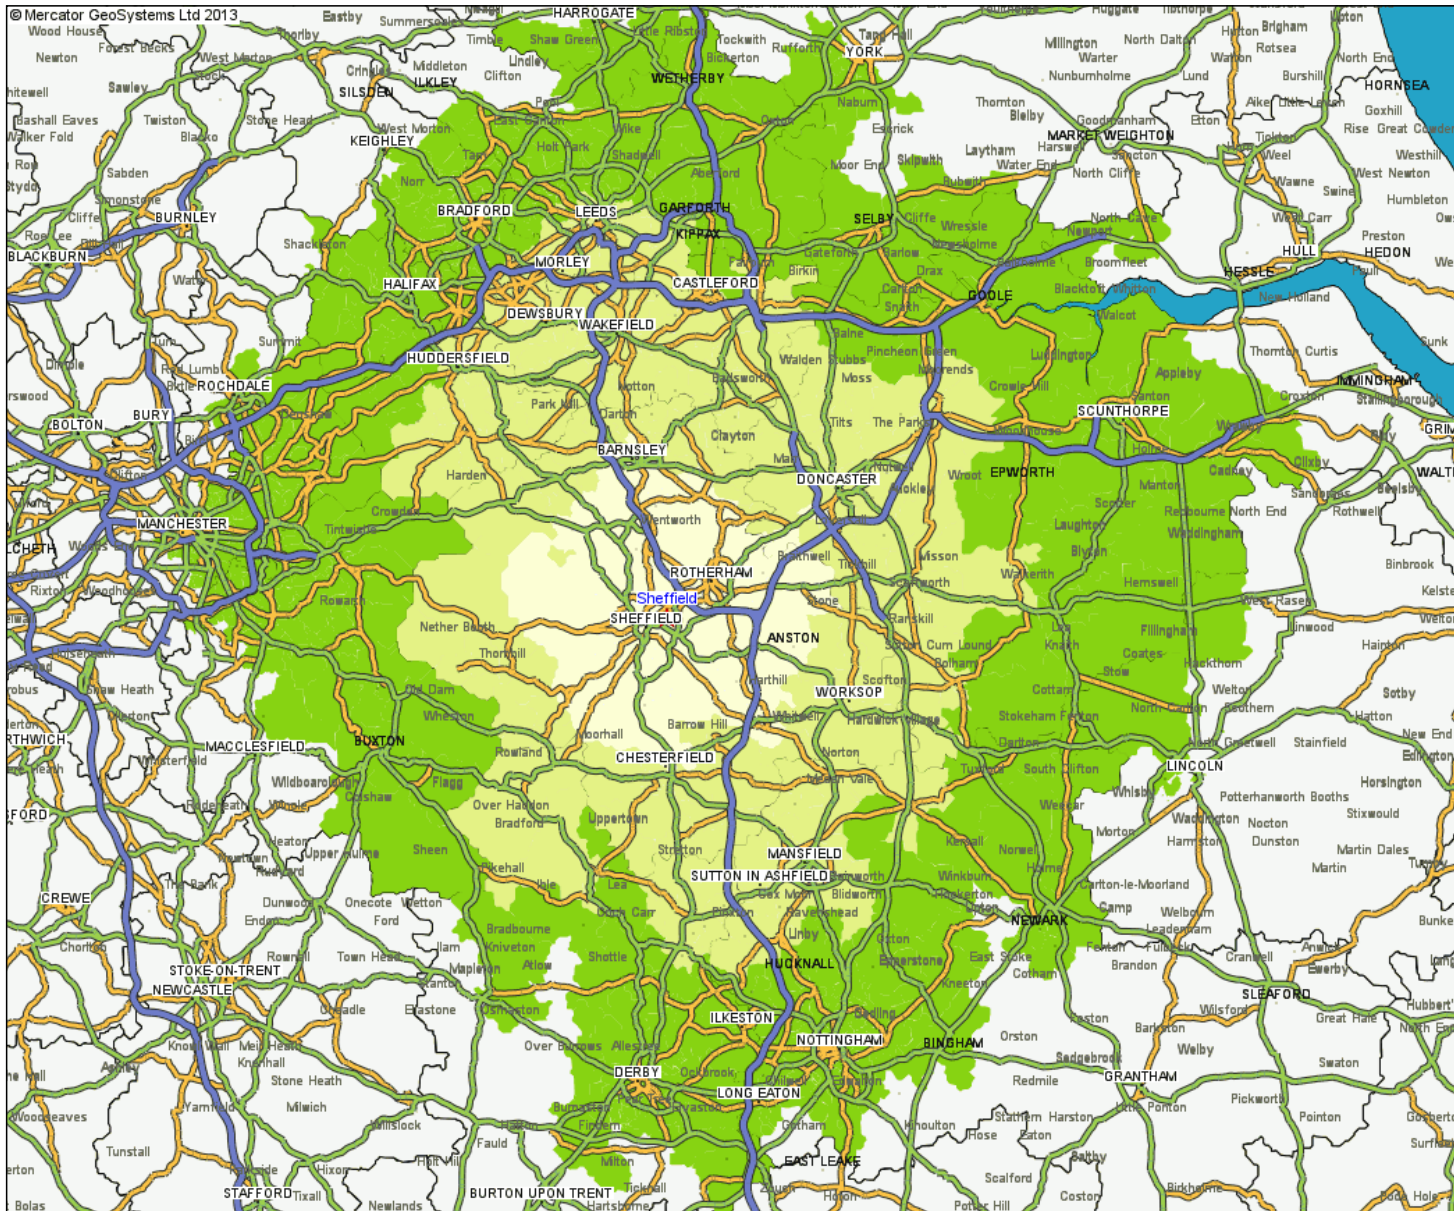

# One hour driving time from Sheffield

<http://www.drivetimemaps.co.uk>

- Towns & Cities
- Motorway
- Primary Road
- A Road
- Drive Time (min) (0 - 20)
- Drive Time (min) (20 - 40)
- Drive Time (min) (40 - 60)

Distance	Population	Households
Upto 20 minutes	964,398	406,746
Upto 40 minutes	2,827,100	1,185,807
Upto 60 minutes	6,592,397	2,752,279

0 5 10 mi