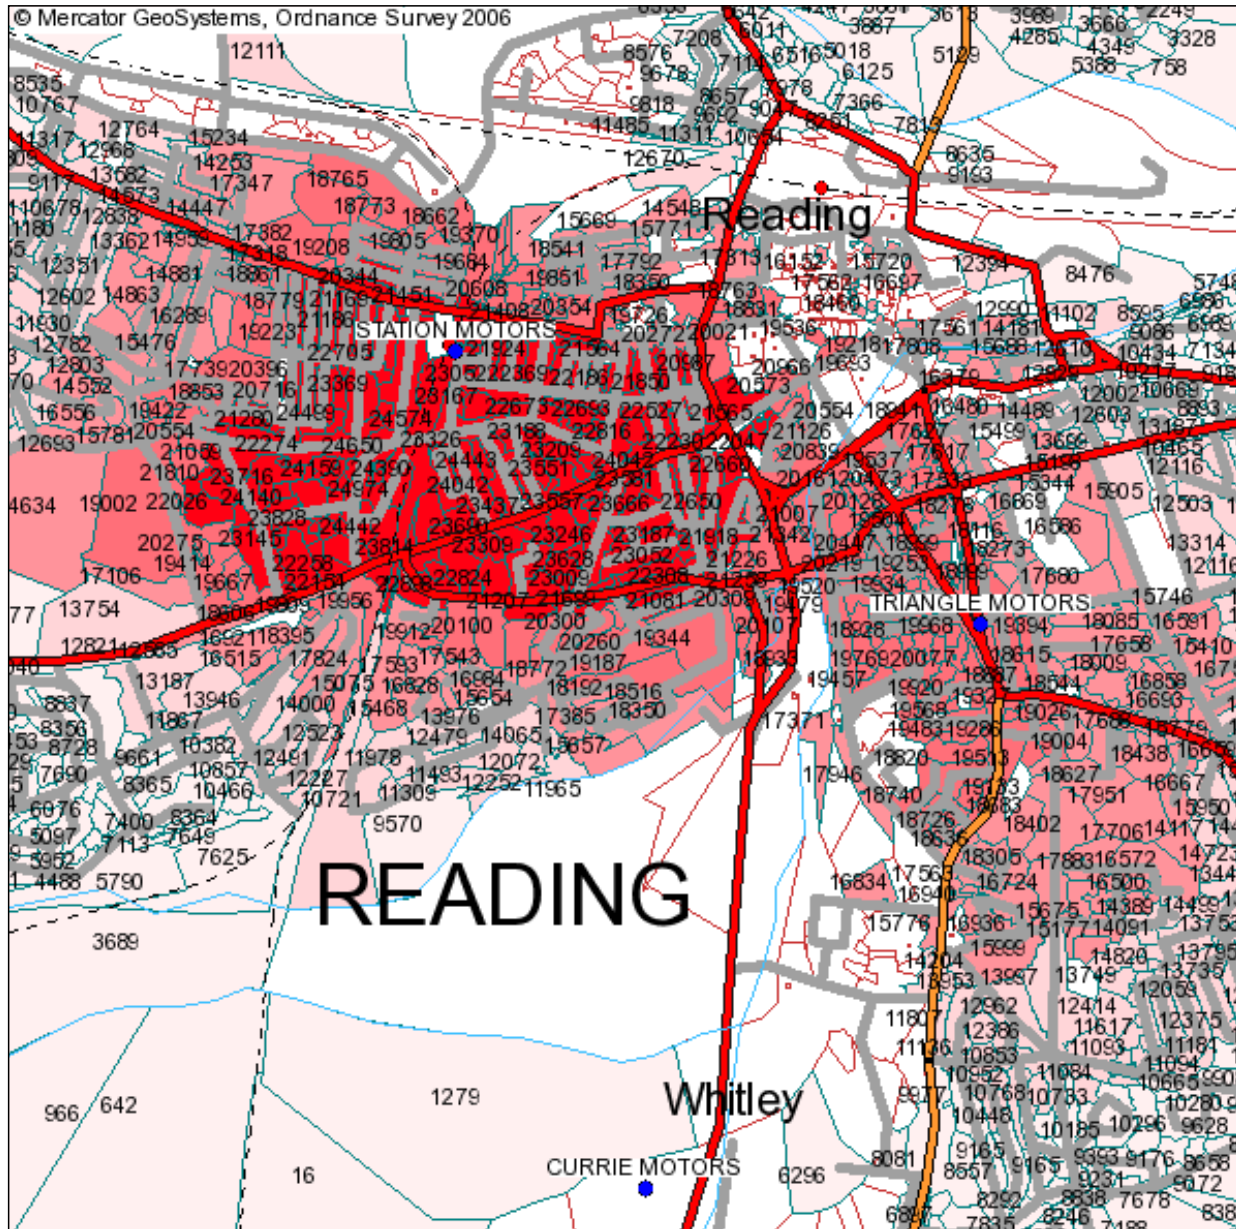

Mercator GeoSystems Ltd

-  Outlets
-  Railway Station
-  Settlements
-  Rivers
-  Railways
-  Motorways
-  A Roads
-  B Roads
-  Minor Roads
-  Query results (16 - 10382)
-  Query results (10382 - 14548)
-  Query results (14548 - 18656)
-  Query results (18656 - 21126)
-  Query results (21126 - 25438)
-  Postcodes
-  Coastline
-  Forest
-  Lakes