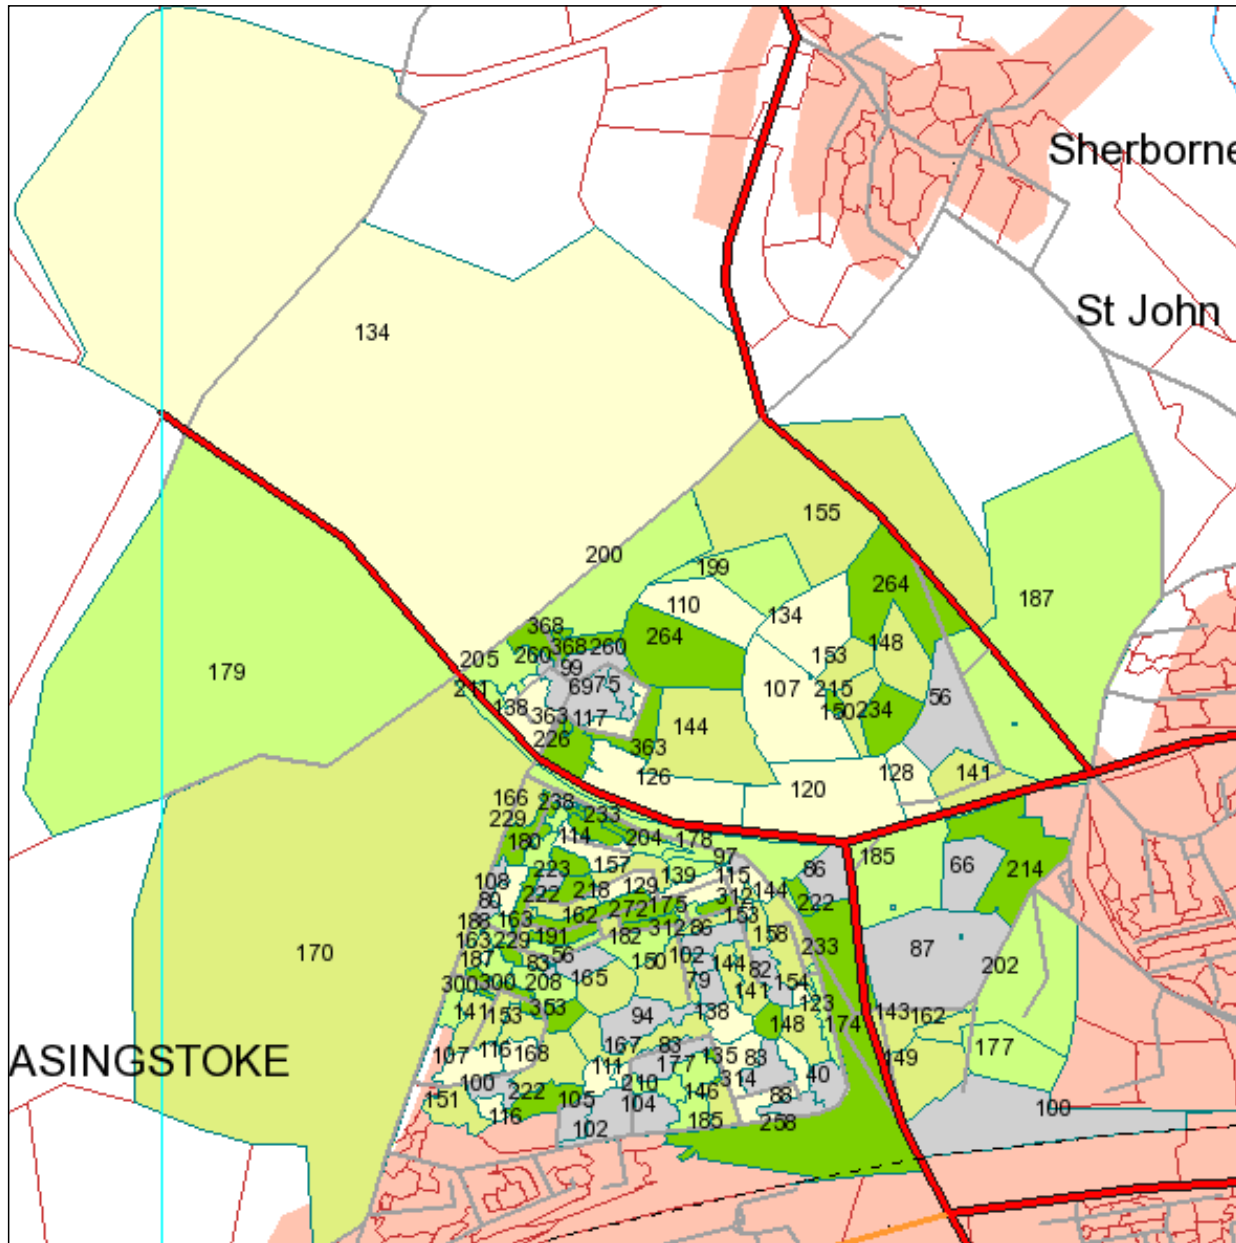

Mercator GeoSystems Ltd

May 2005

- Railway Station
- Tourist Attraction
- Settlements
- ~ Rivers
- ^ Railways
- ~ National Park
- ~ Motorways
- ~ A Roads
- ~ B Roads
- ~ Minor Roads
- Query results (40 - 107)
- Query results (107 - 141)
- Query results (141 - 174)
- Query results (174 - 214)
- Query results (214 - 368)
- ~ Postcodes
- ~ Coastline
- Forest
- Urban Areas
- Lakes

0 0.2 0.4 mi

Mercator GeoSystems Ltd

April 2005

- Railway Station
- Tourist Attraction
- Settlements
- ~ Rivers
- ^ Railways
- ~ National Park
- W Motorways
- W A Roads
- W B Roads
- W Minor Roads
- Query results (45 - 103)
- Query results (103 - 136)
- Query results (136 - 170)
- Query results (170 - 211)
- Query results (211 - 471)
- ~ Postcodes
- ~ Coastline
- Forest
- Urban Areas
- Lakes