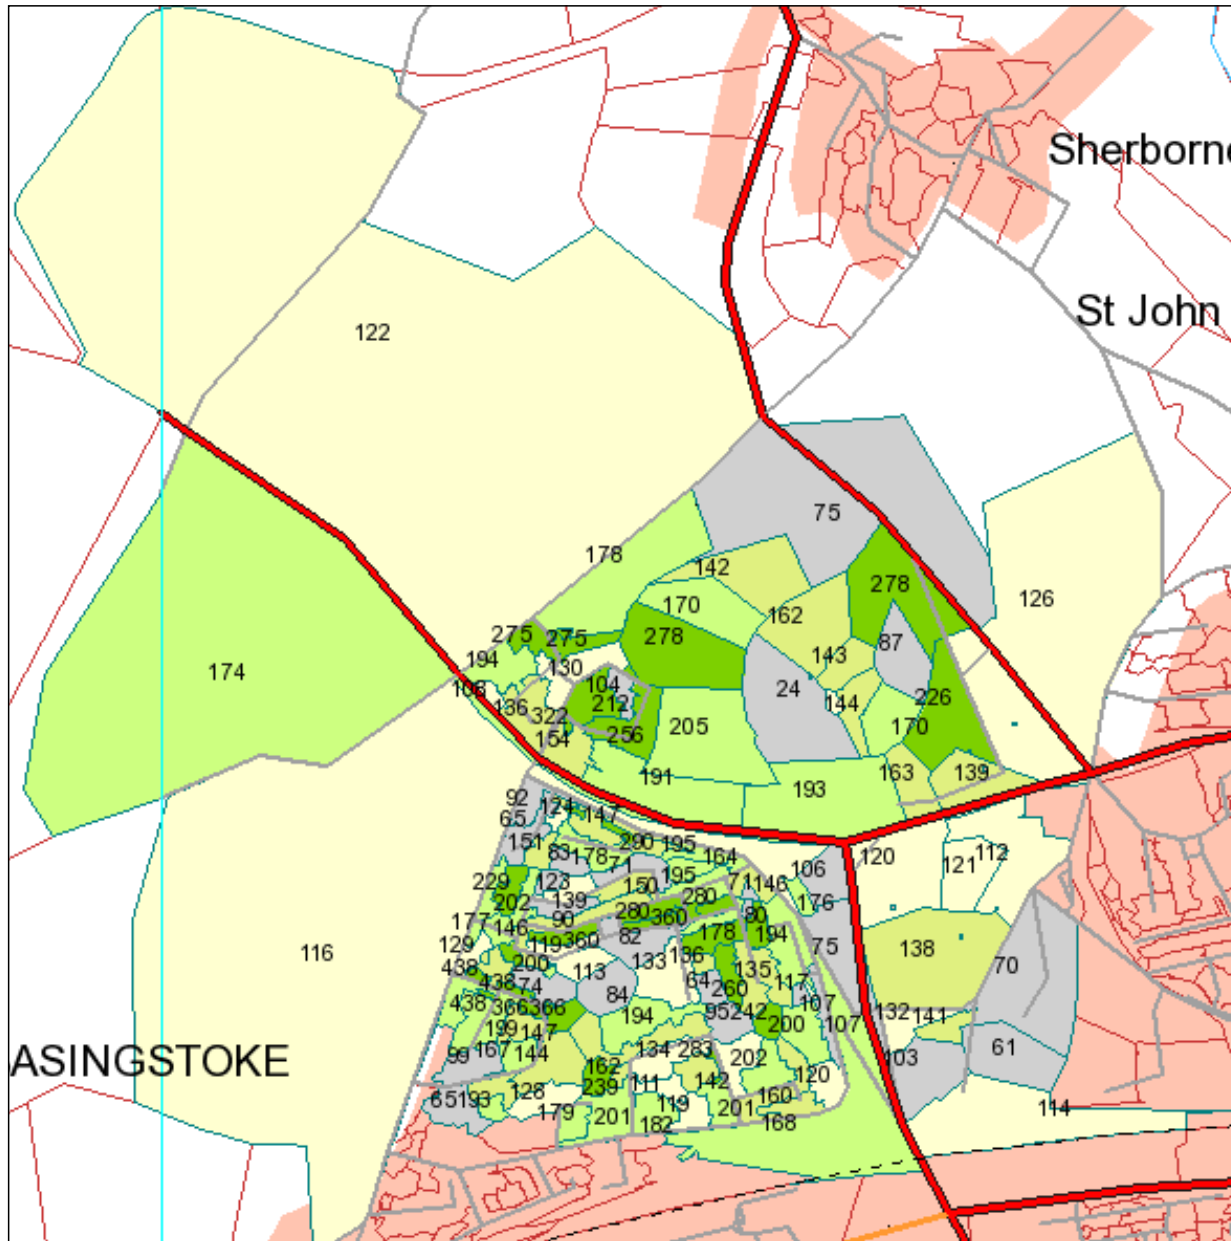

Mercator GeoSystems Ltd

February 2005

- Railway Station
- Tourist Attraction
- Settlements
- ~ Rivers
- ^/ Railways
- ~ National Park
- W Motorways
- W A Roads
- W B Roads
- W Minor Roads
- Query results (24 - 108)
- Query results (108 - 135)
- Query results (135 - 164)
- Query results (164 - 207)
- Query results (207 - 438)
- ~ Postcodes
- ~ Coastline
- Forest
- Urban Areas
- Lakes

0 0.2 0.4 mi