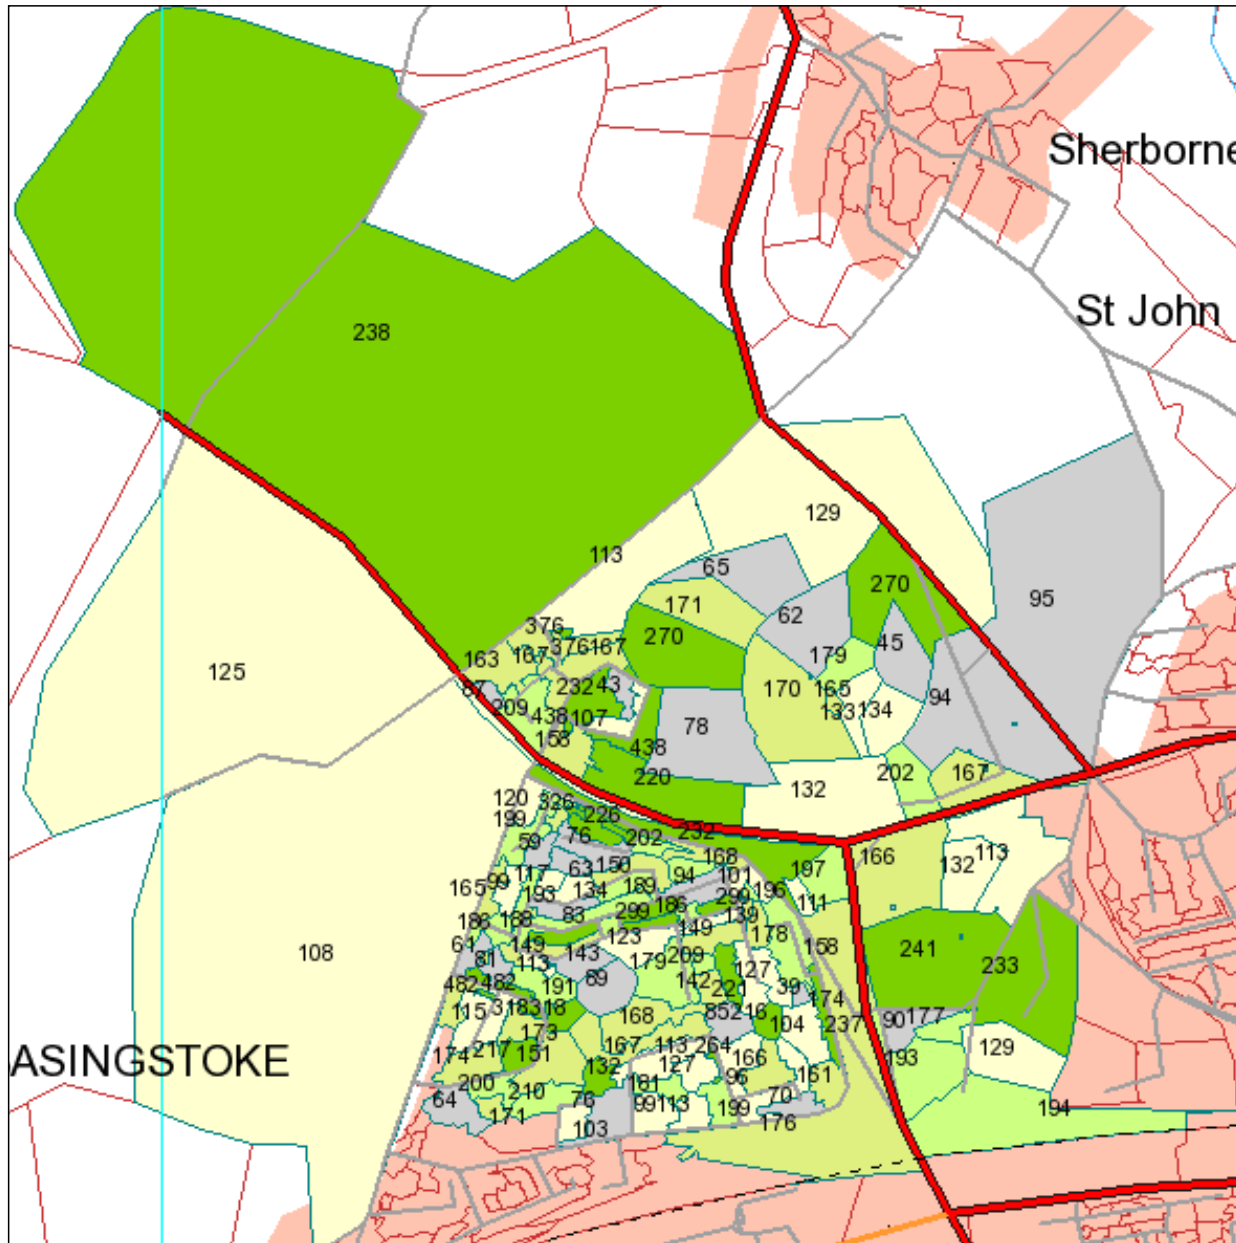

Mercator GeoSystems Ltd

March 2005

- Railway Station
- Tourist Attraction
- Settlements
- ~ Rivers
- ^ Railways
- ~ National Park
- ~ Motorways
- ~ A Roads
- ~ B Roads
- ~ Minor Roads
- Query results (39 - 96)
- Query results (96 - 139)
- Query results (139 - 177)
- Query results (177 - 212)
- Query results (212 - 482)
- ~ Postcodes
- ~ Coastline
- Forest
- Urban Areas
- Lakes

0 0.2 0.4 mi