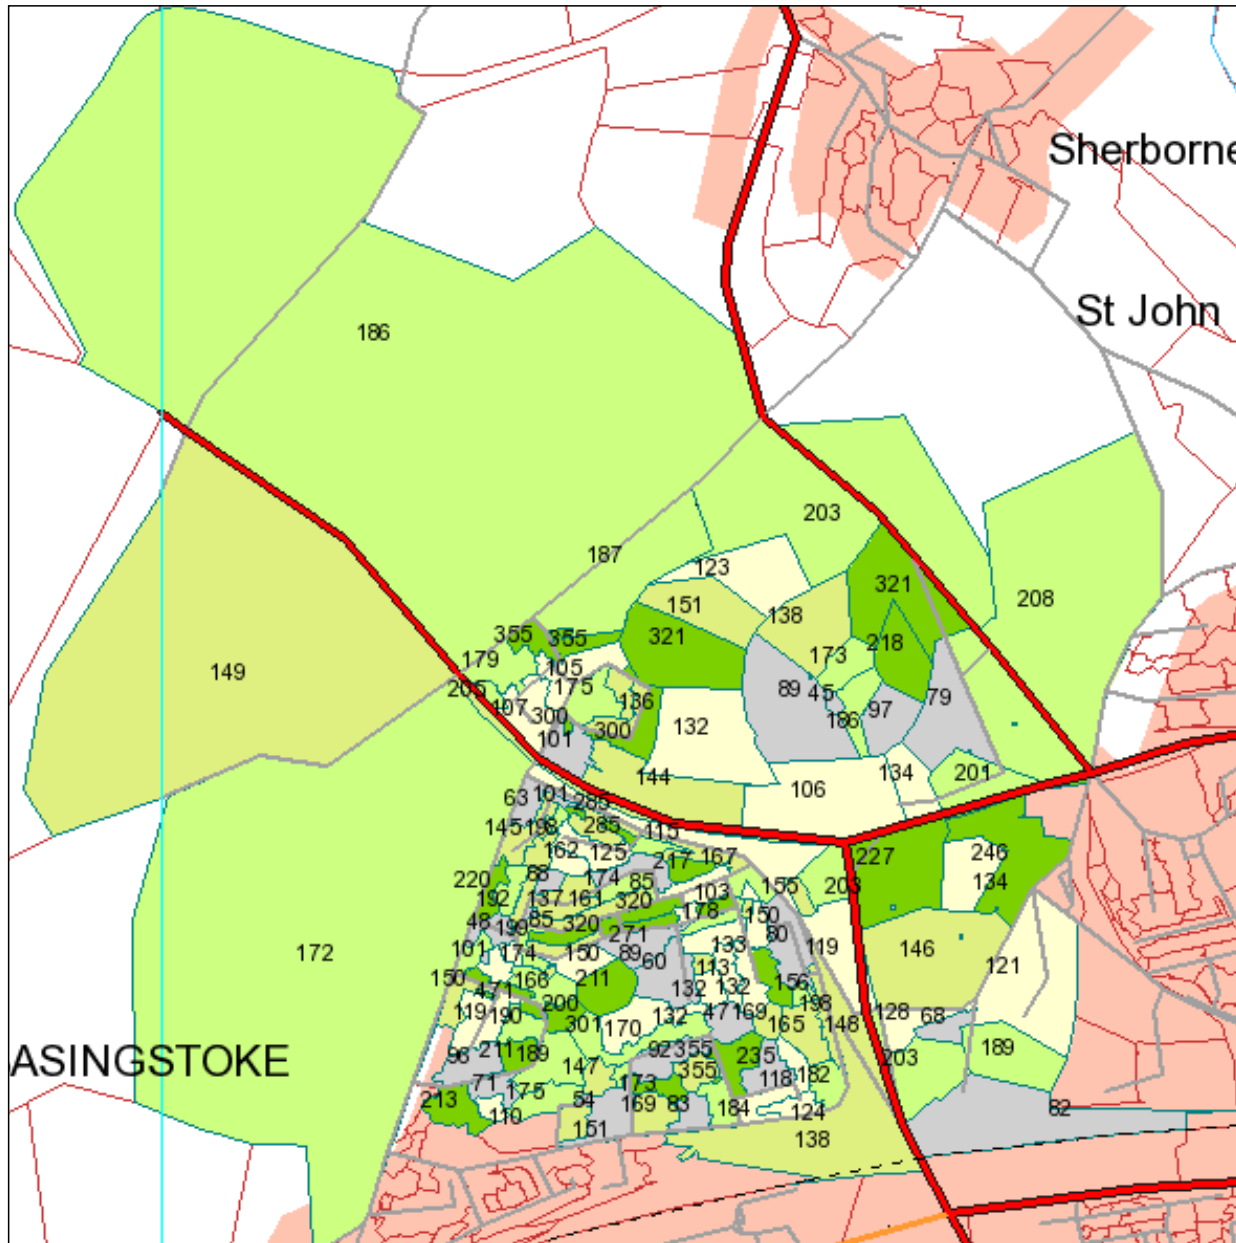

Mercator GeoSystems Ltd

May 2005

- Railway Station
- Tourist Attraction
- Settlements
- ~ Rivers
- ^ Railways
- ~ National Park
- ~ Motorways
- ~ A Roads
- ~ B Roads
- ~ Minor Roads
- Query results (40 - 107)
- Query results (107 - 141)
- Query results (141 - 174)
- Query results (174 - 214)
- Query results (214 - 368)
- ~ Postcodes
- ~ Coastline
- Forest
- Urban Areas
- Lakes

0 0.2 0.4 mi

Mercator GeoSystems Ltd

April 2005

- Railway Station
- Tourist Attraction
- Settlements
- ~ Rivers
- ^ Railways
- ~ National Park
- W Motorways
- W A Roads
- W B Roads
- W Minor Roads
- Query results (45 - 103)
- Query results (103 - 136)
- Query results (136 - 170)
- Query results (170 - 211)
- Query results (211 - 471)
- ~ Postcodes
- ~ Coastline
- Forest
- Urban Areas
- Lakes